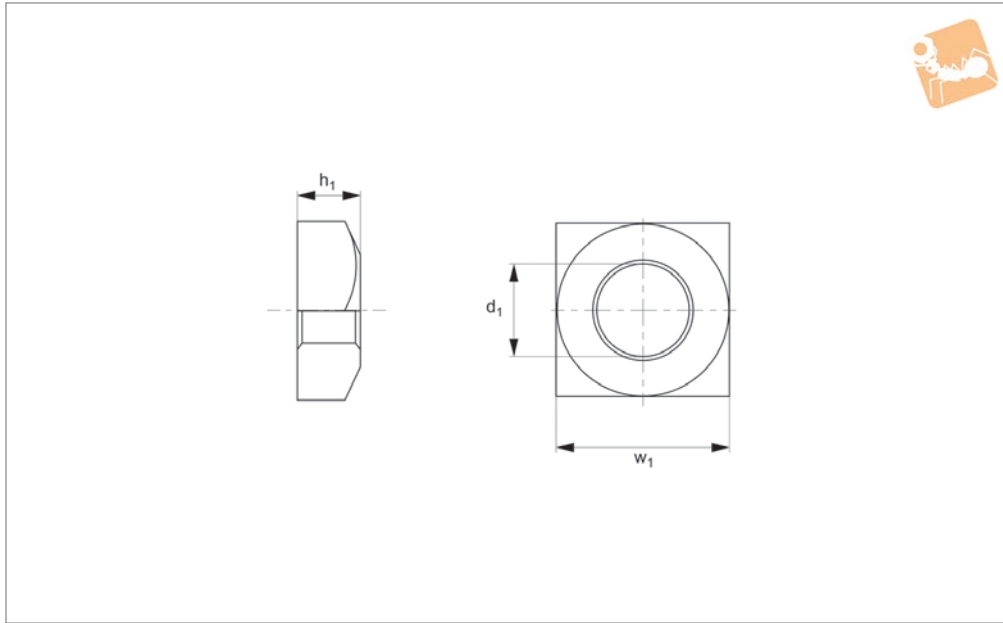

Chamfered Square Nuts

Chamfered - A2 stainless

P0324.A2

NUTS

Material

Stainless steel (A2).

Technical Notes

To DIN 557. Standard metric coarse threads.