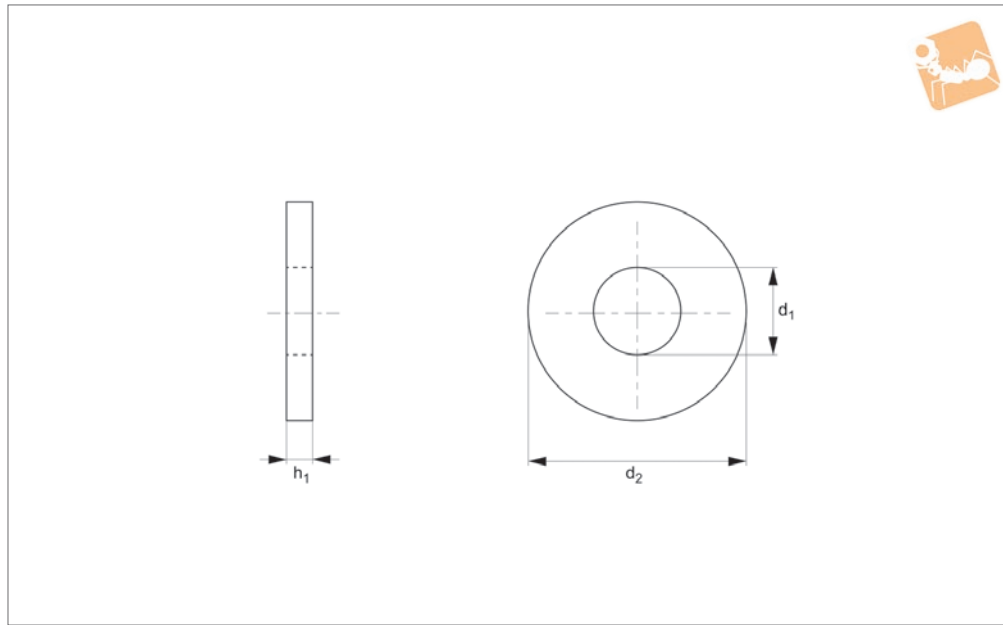

Flat Washers Form B

Steel, zinc-plated

Flat Washers

P0331.ZP

FLAT WASHERS

Material

Steel, zinc-plated.

Technical Notes

To DIN 125 B, BS4320B.

Order No.	For thread	d_1	h_1	d_2	Material
P0331.050-ZP	M 5	5.3	0.8	10	Steel ZP
P0331.060-ZP	M 6	6.4	0.8	12.5	Steel ZP
P0331.070-ZP	M 7	7.4	0.8	14	Steel ZP
P0331.080-ZP	M 8	8.4	1.0	17	Steel ZP
P0331.100-ZP	M10	10.5	1.25	21	Steel ZP
P0331.120-ZP	M12	13.0	1.6	24	Steel ZP
P0331.140-ZP	M14	15.0	1.6	28	Steel ZP
P0331.160-ZP	M16	17.0	2.0	30	Steel ZP
P0331.180-ZP	M18	19.0	2.0	34	Steel ZP
P0331.200-ZP	M20	21.0	2.0	37	Steel ZP
P0331.220-ZP	M22	23.0	2.0	39	Steel ZP
P0331.240-ZP	M24	25.0	2.5	44	Steel ZP
P0331.270-ZP	M27	28.0	2.5	50	Steel ZP
P0331.300-ZP	M30	31.0	2.5	56	Steel ZP